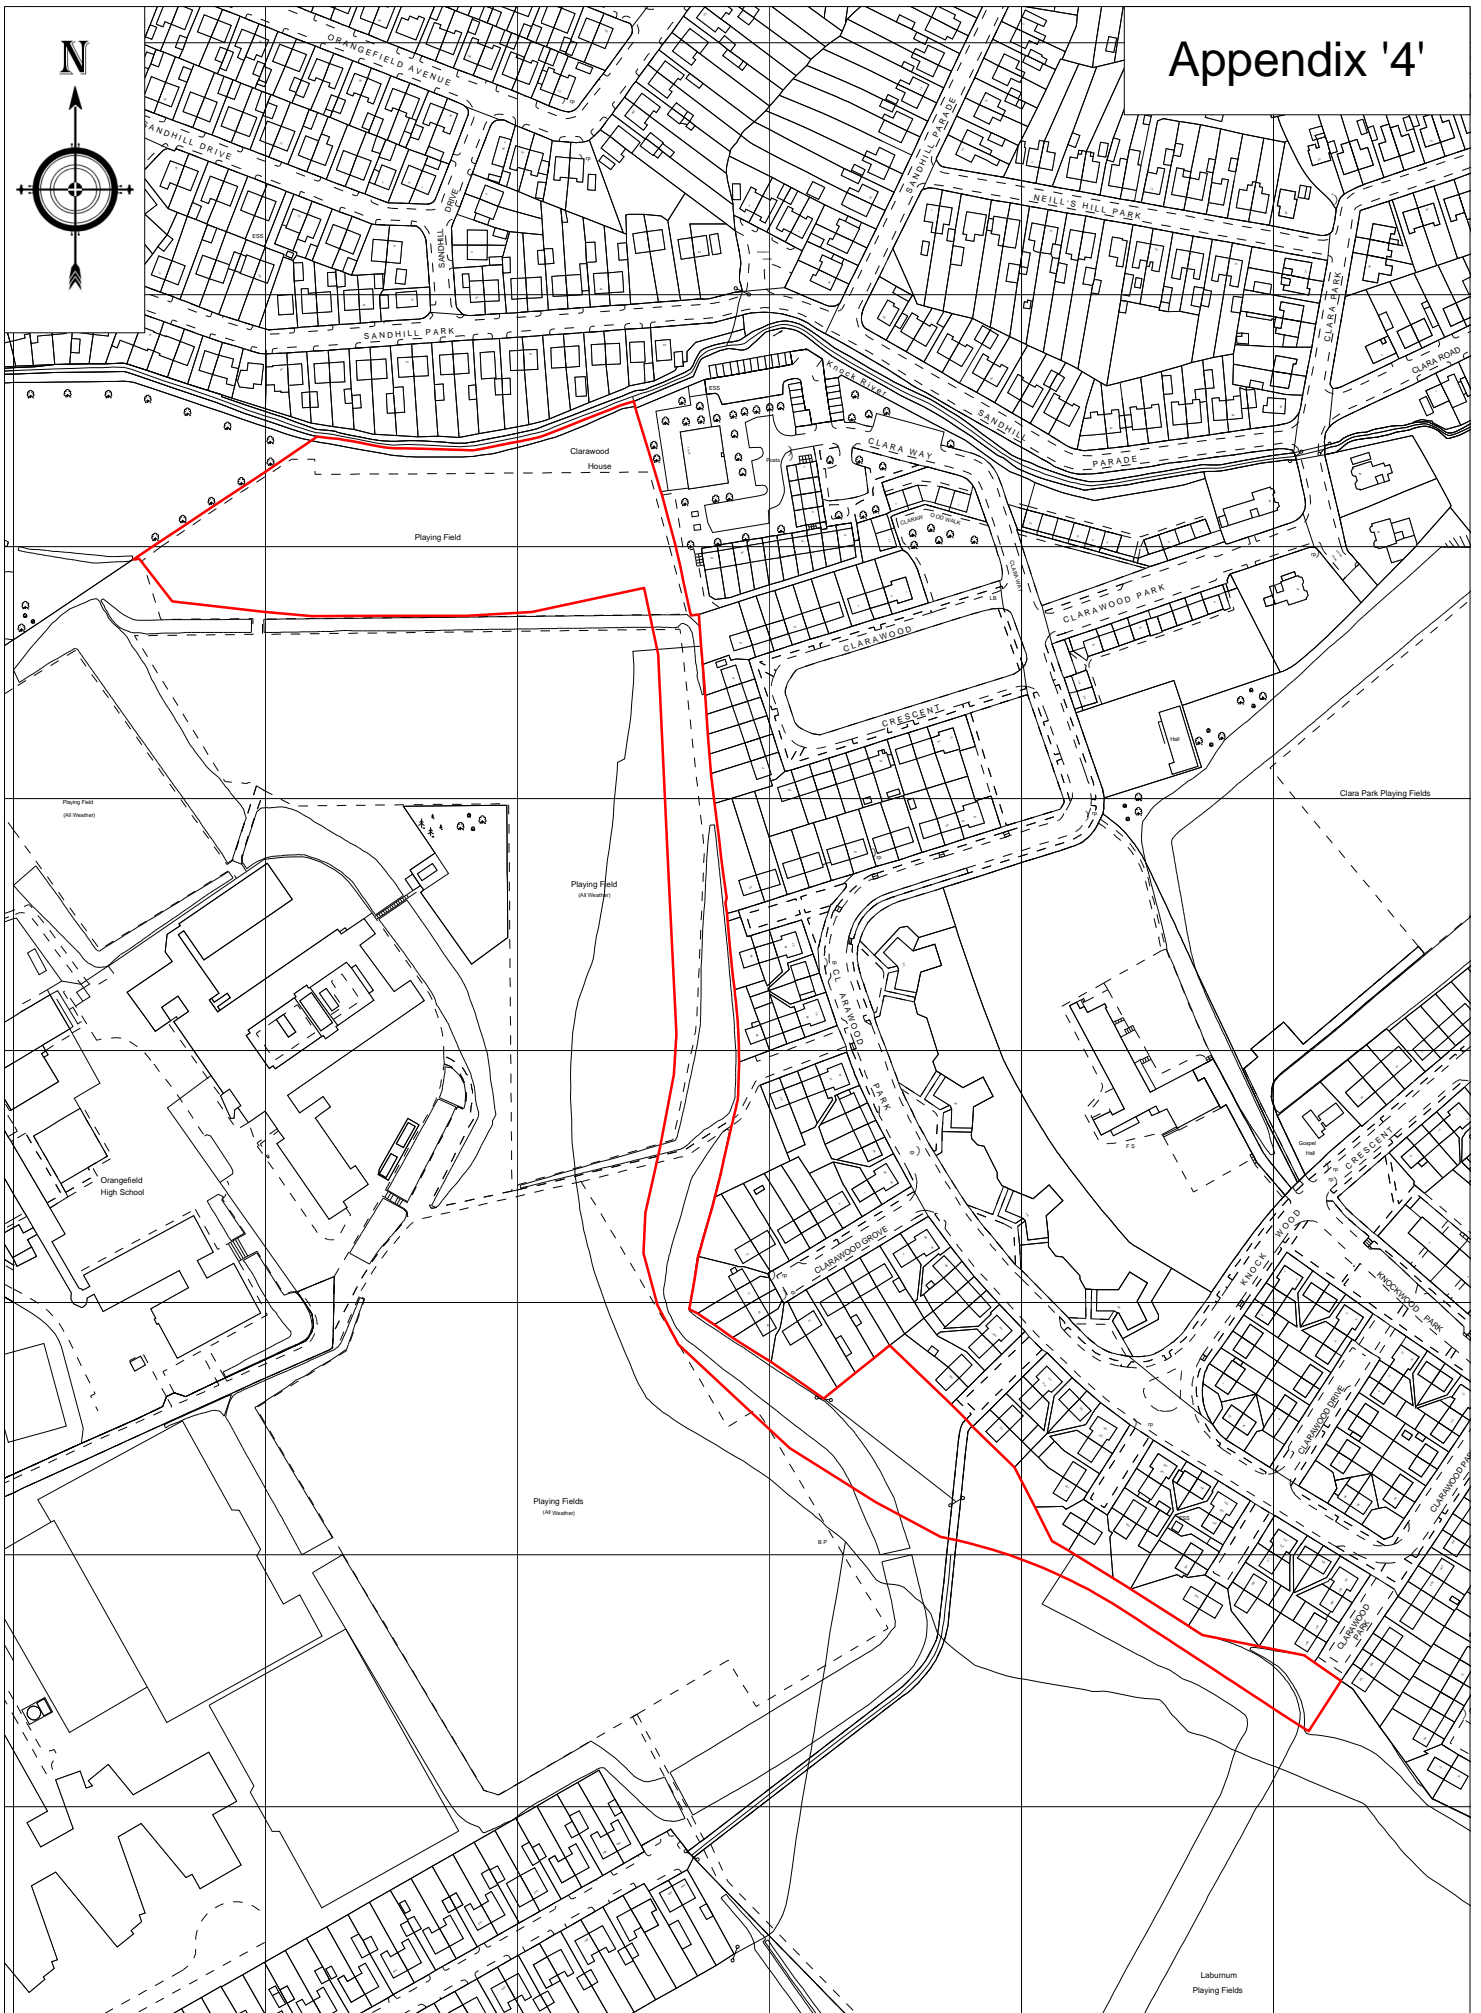

Appendix '4'

Scale 1:3000

Connswater Community Greenway - Plot 88a

Area 6.382 acres